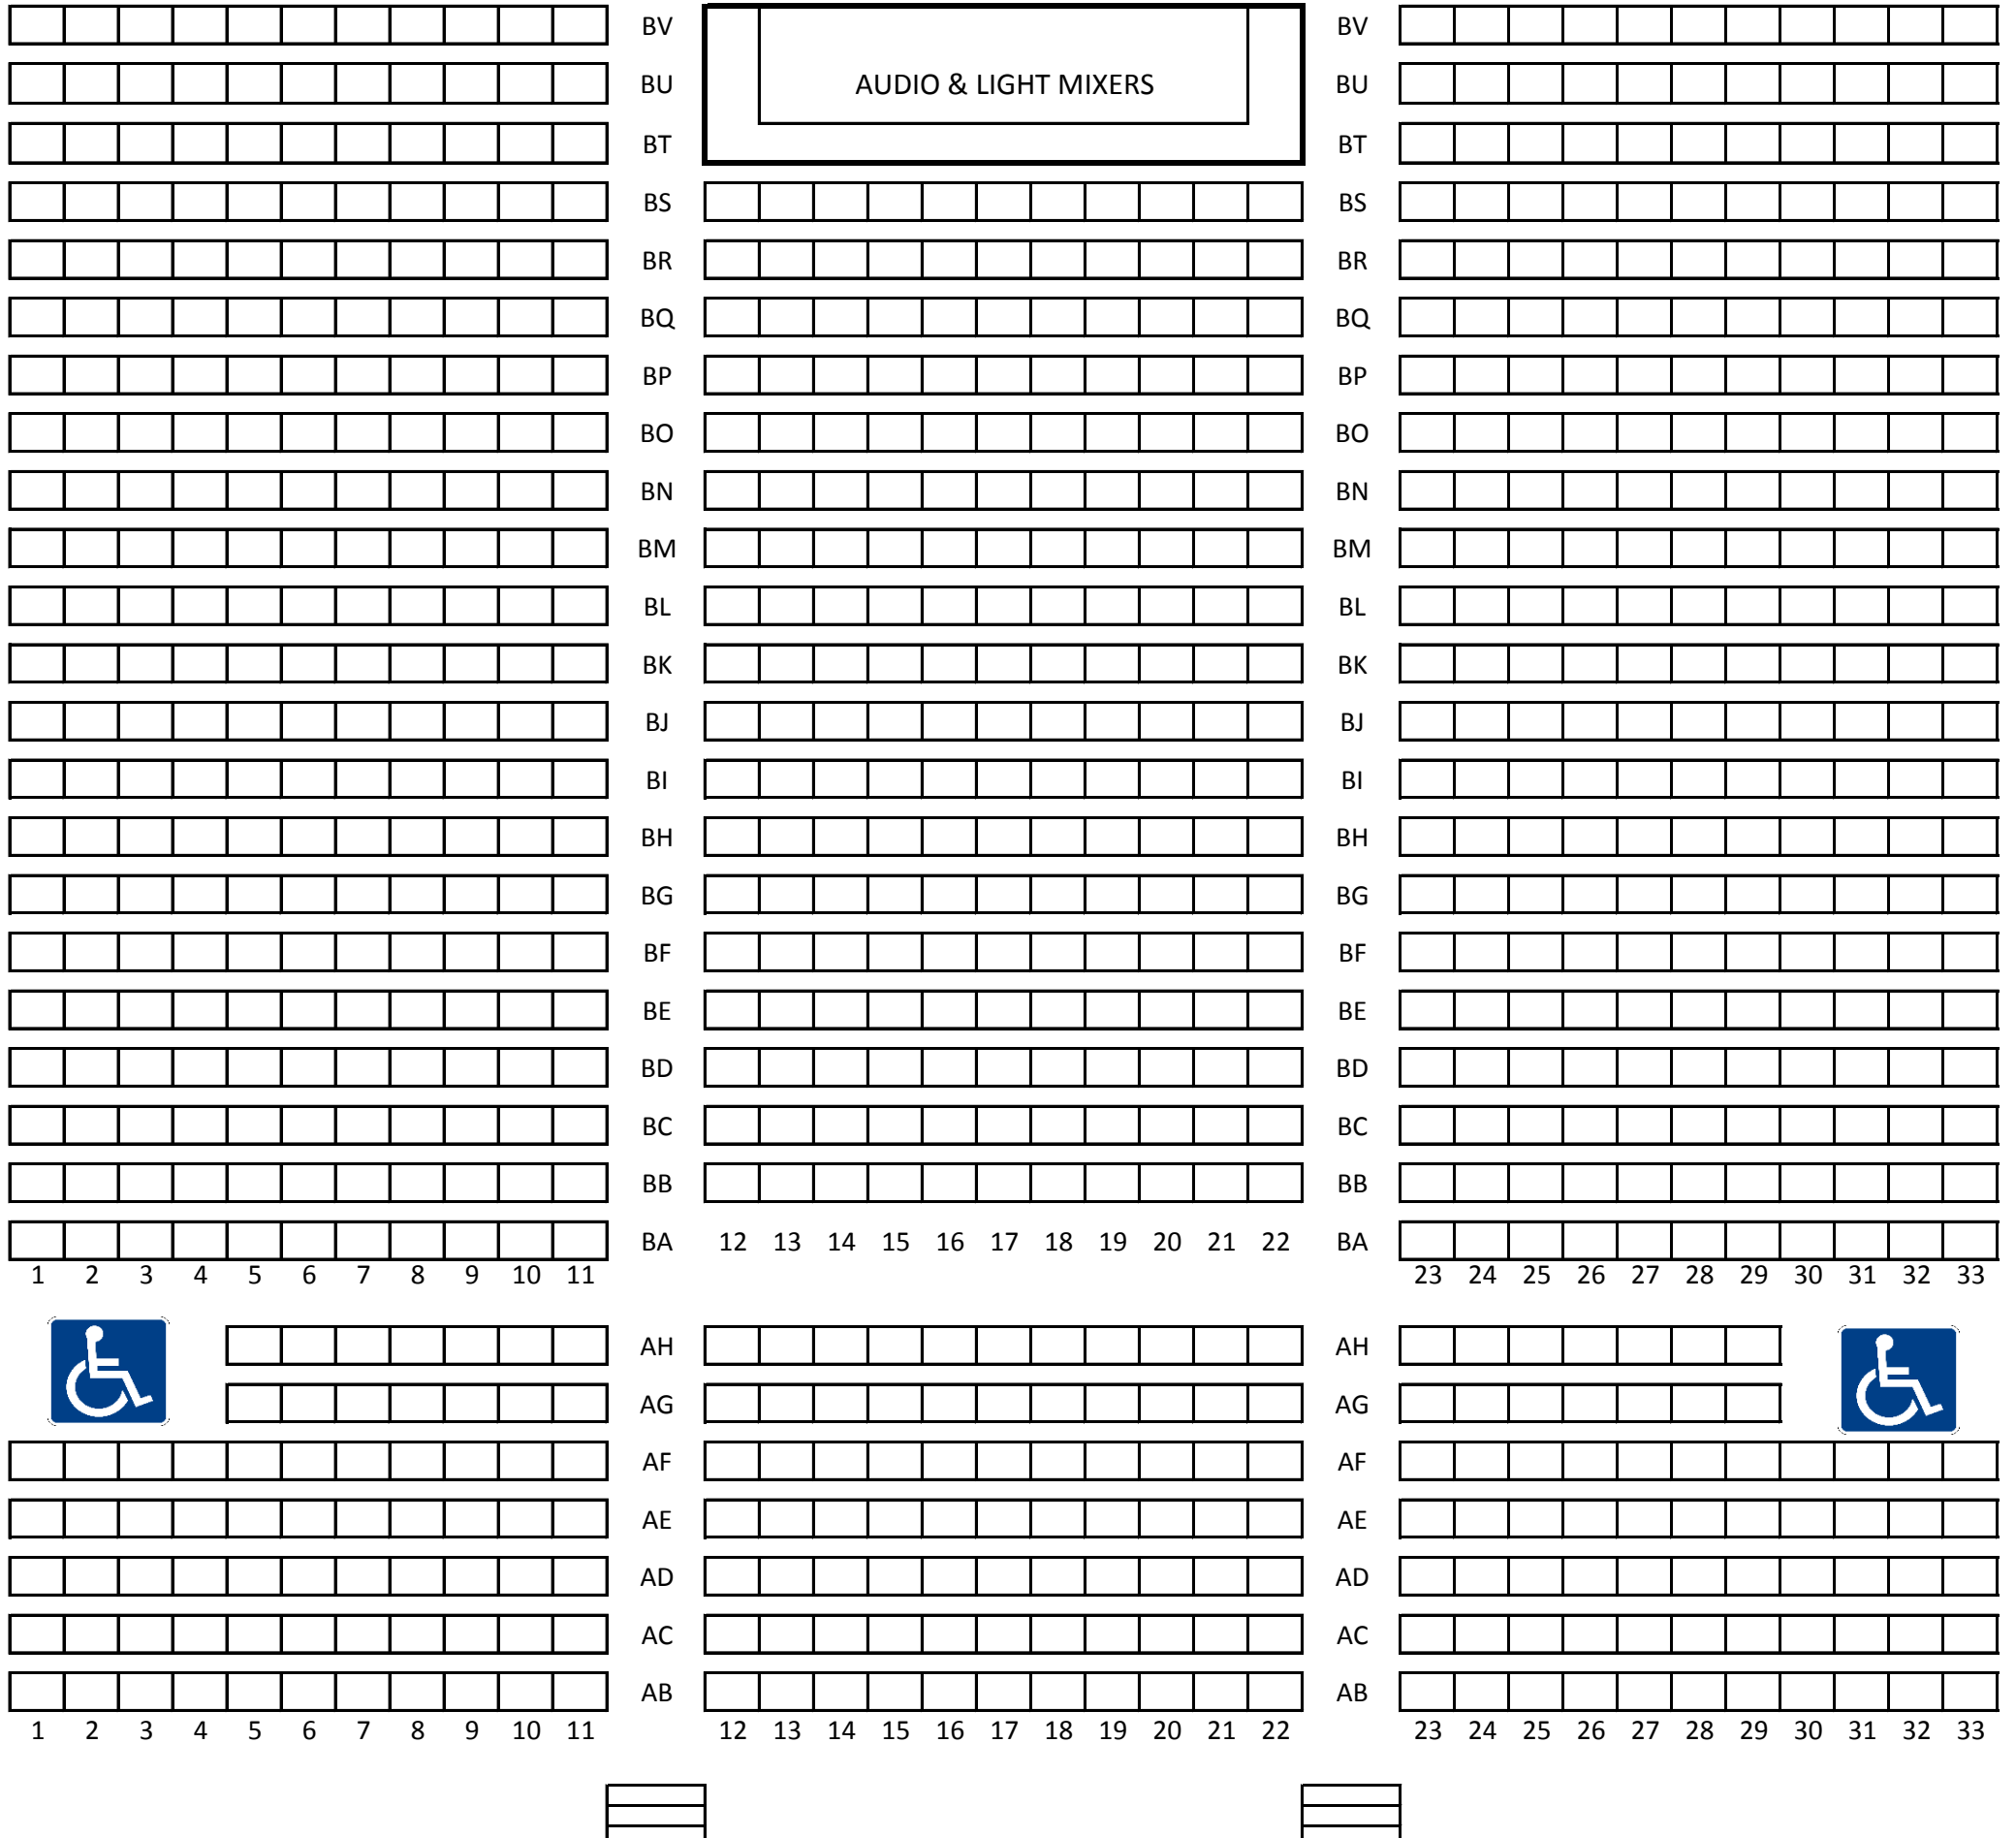

PJAZZA TEATRU RJAL

SEATING PLAN

STAGE